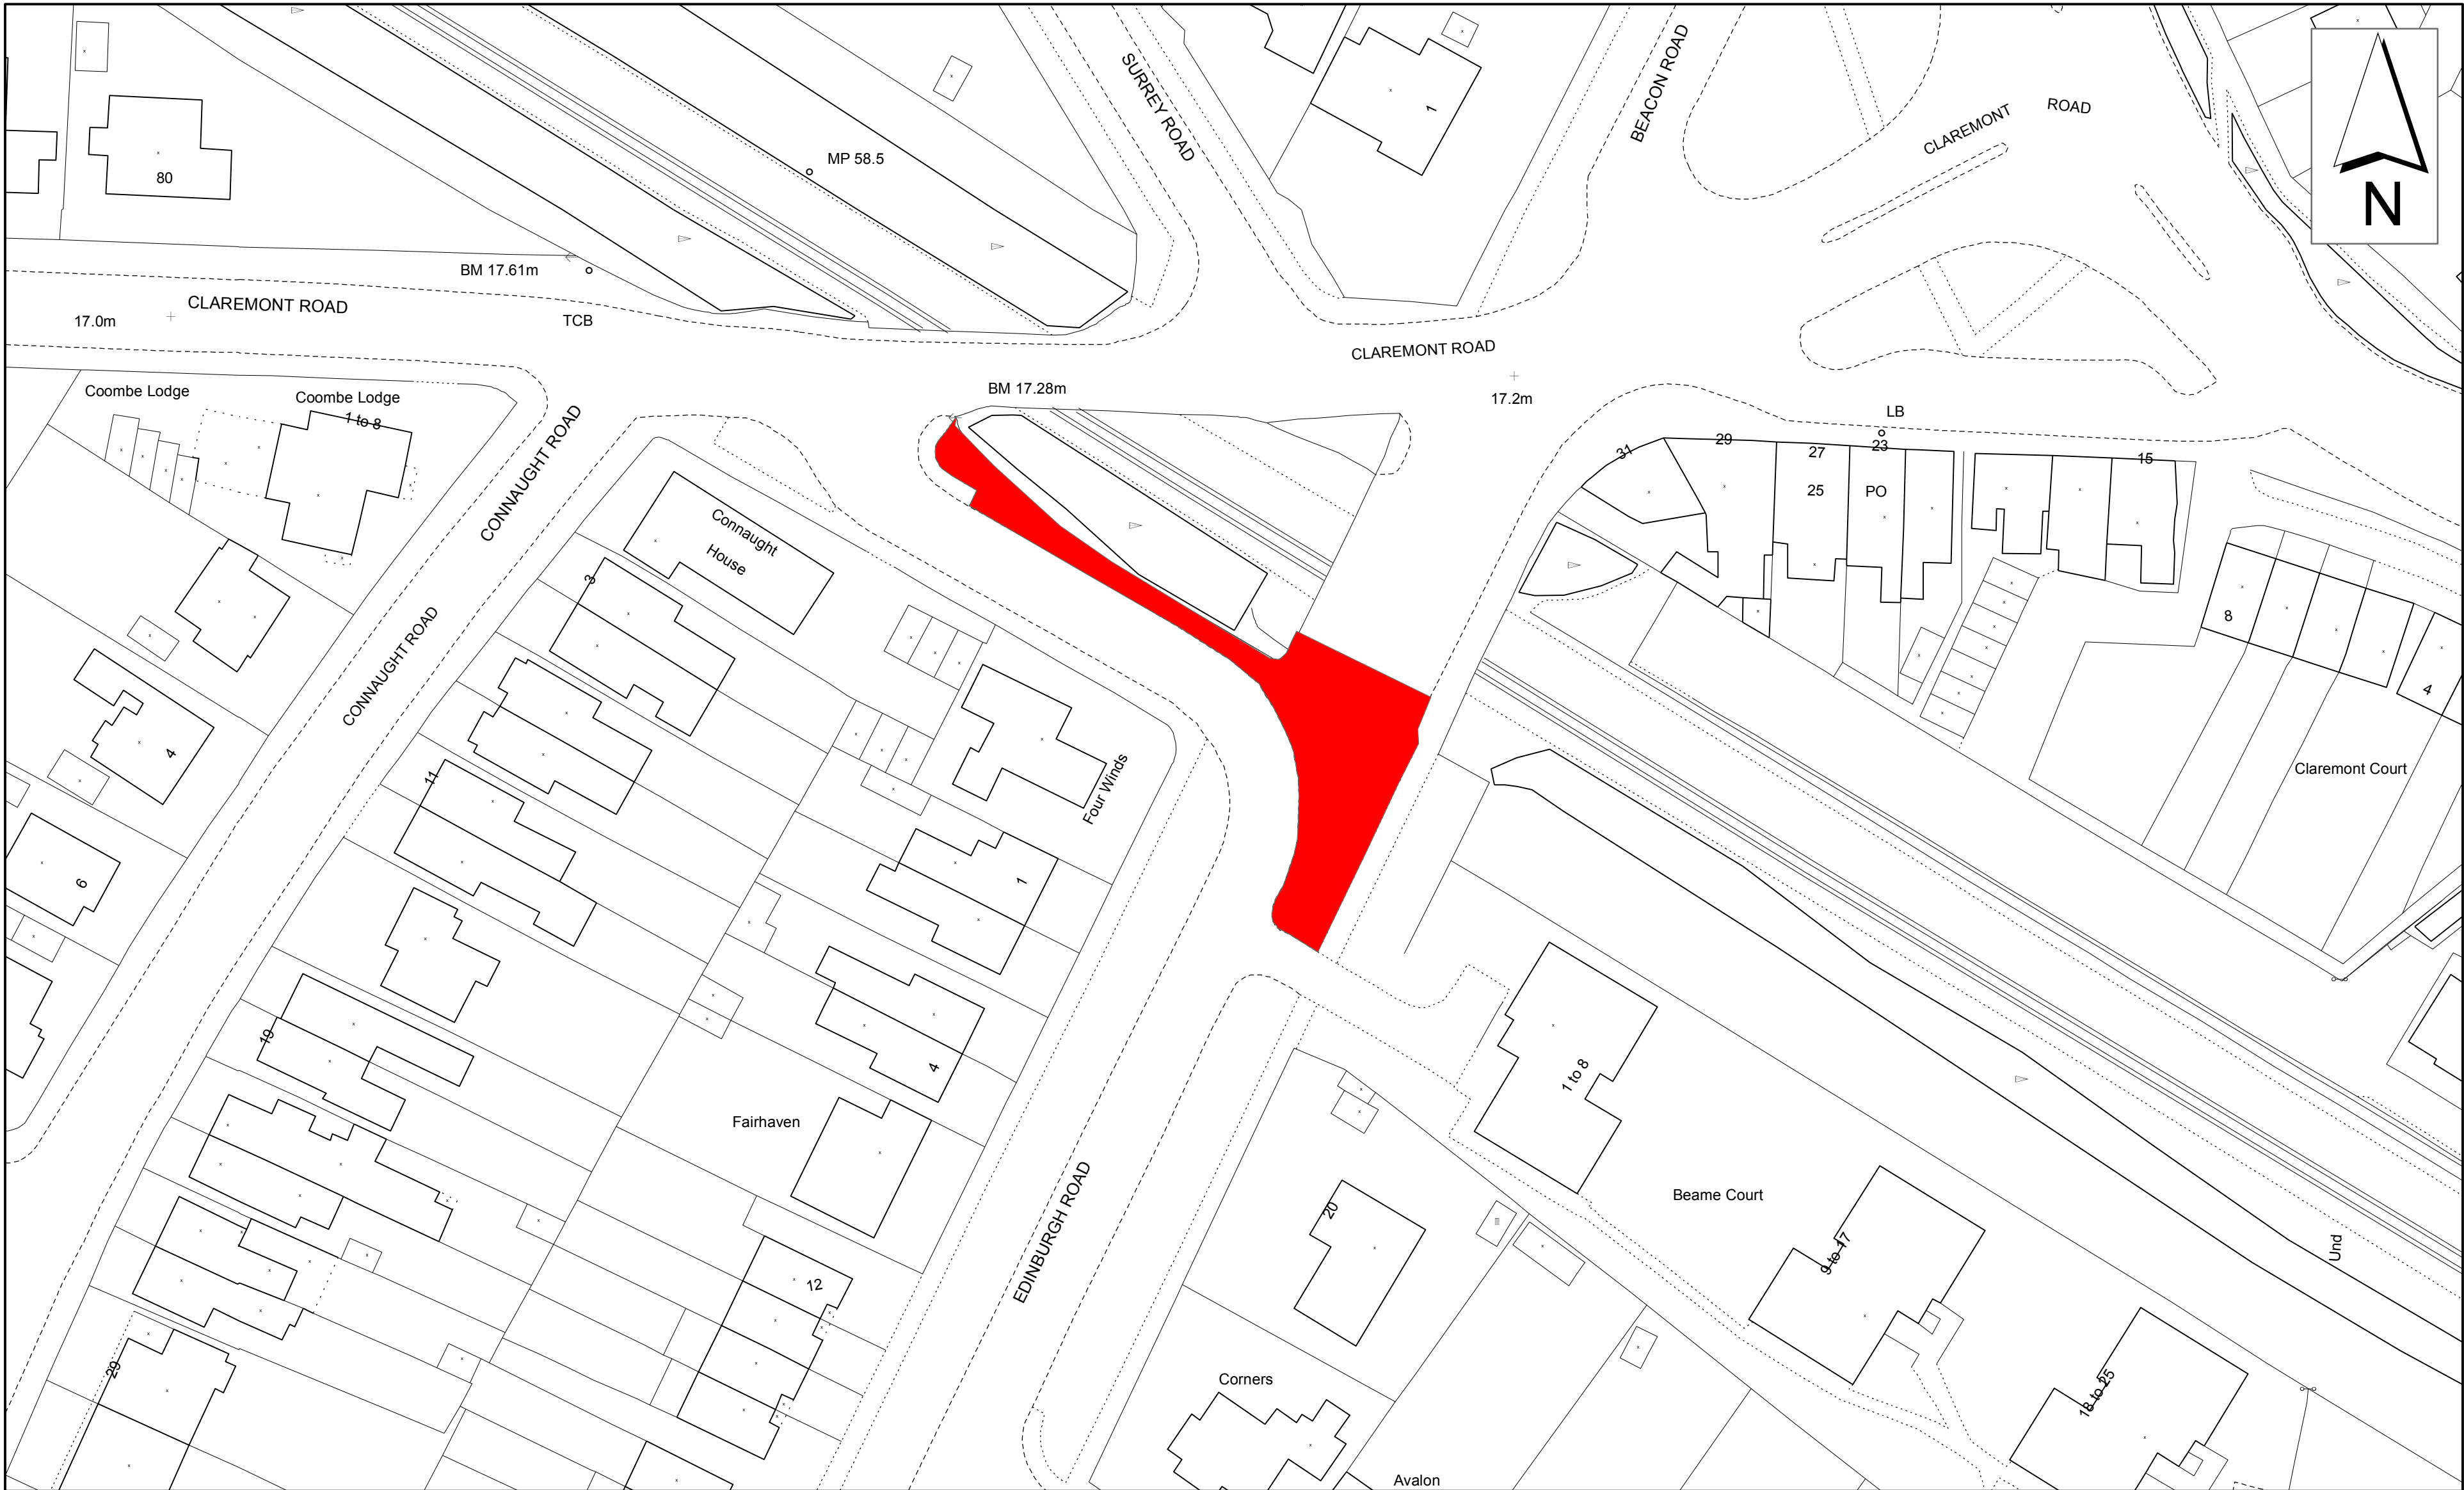

Wildlife Verge - Edinburgh Road

Maintenance Requirement-
Do not cut 1 April - 31 August
Cut during September
Rake up and remove cuttings

Scale - 1:500
Wildlife Verges  **CANDIDATE**
Grid Ref - UNKNOWN