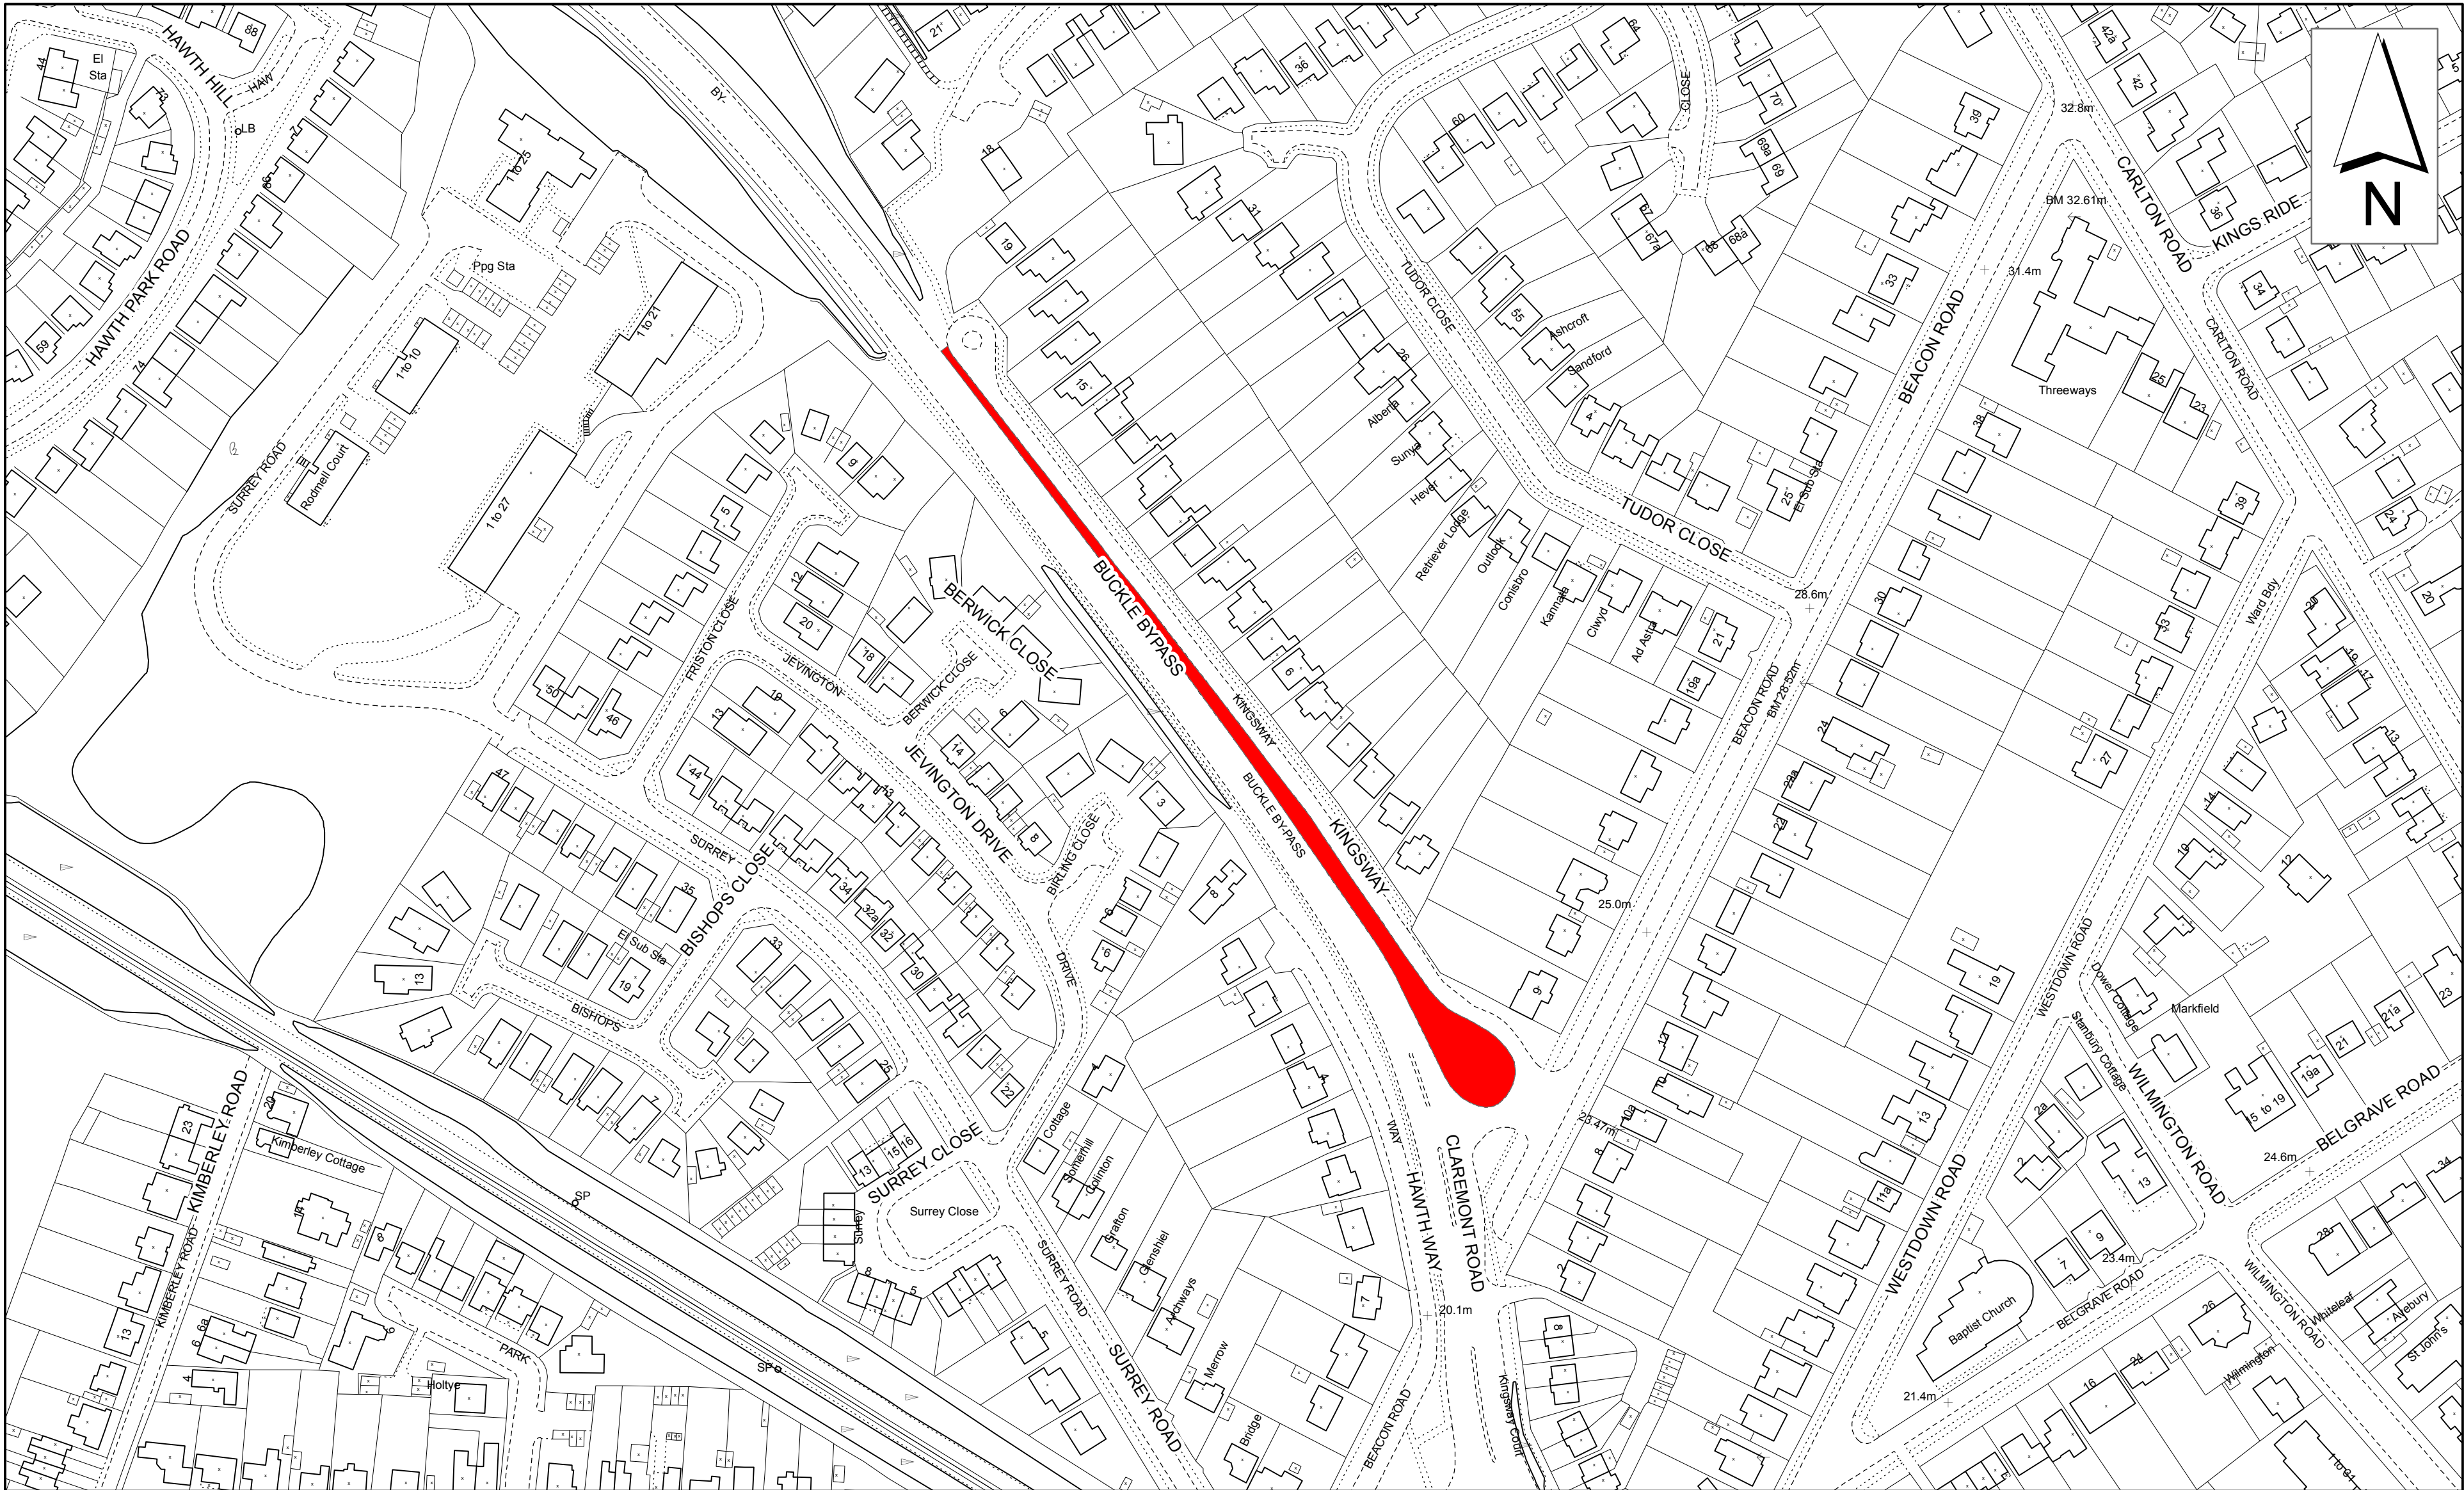

Wildlife Verge - Kingsway

Maintenance Requirement-
Do not cut 1 April - 31 August
Cut during September
Rake up and remove cuttings

Scale - 1:1,500
Wildlife Verges  **CANDIDATE**
Grid Ref - UNKNOWN